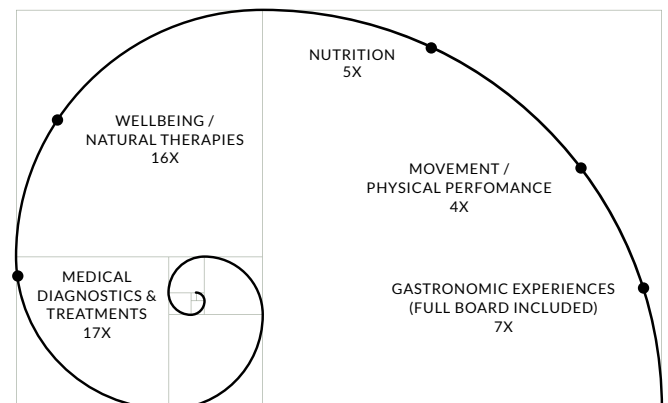

ZEM Detox Programme

Deep purification. Balance you can feel.

7 or 14 nights

7-NIGHT PROGRAMME STRUCTURE

EXPECTED RESULTS

Cellular detoxification, reduced inflammation and a sense of physical lightness. Improved digestion, energy and mental clarity, alongside supported liver and lymphatic function, balanced metabolism and enhanced skin appearance.

IMPORTANT INFORMATION

- All programmes are personalised and adapted to each guest's physical condition, clinical needs and individual objectives.
- All programmes include accommodation in a Deluxe Room and full board, based on their nutritional approach and aligned with the therapeutic process.
- Unlimited access to Spa, Fitness and Wellness areas is included throughout the stay.
- Prior to commencing the experience, each guest needs to undergo the ZEM Wellness Medical Assessment, which confirms programme suitability and allows for the precise adjustment of every intervention.
- Activities listed under Group Experiences are scheduled upon the guest's arrival.